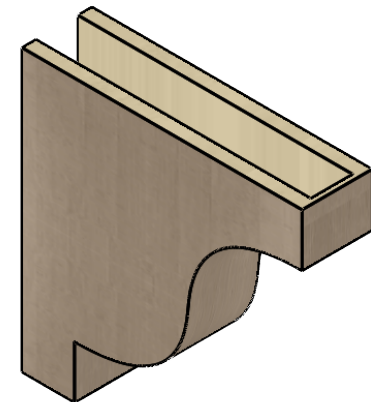

ITEM NUMBER: CORU05X20X20NEWRCPR

5"W X 20"D X 20"H SERIES 1 THIN NEWPORT ROUGH CEDAR TIMBERTHANE
FAUX WOOD CORBEL, PRIMED

SIDE PROFILE

FRONT PROFILE

ISOMETRIC

EKENA MILLWORK
2300 WEST MAIN ST.
CLARKSVILLE, TX 75426
TOLL FREE: 866-607-0453
WWW.EKENAMILLWORK.COM

NOTES

1. INSTALLATION TO BE COMPLETED IN ACCORDANCE WITH MANUFACTURER'S SPECIFICATIONS.
2. DRAWING MAY NOT BE TO SCALE
3. THIS DRAWING IS INTENDED FOR DESIGN AND PLANNING PURPOSES ONLY.
4. ALL INFORMATION CONTAINED HEREIN WAS CURRENT AT THE TIME OF DEVELOPMENT BUT MUST BE REVIEWED AND APPROVED BY THE PRODUCT MANUFACTURER TO BE CONSIDERED ACCURATE.
5. TIMBERTHANE ARCHITECTURAL PRODUCTS ARE MADE FROM HIGH DENSITY URETHANE AND COME FACTORY PRIMED