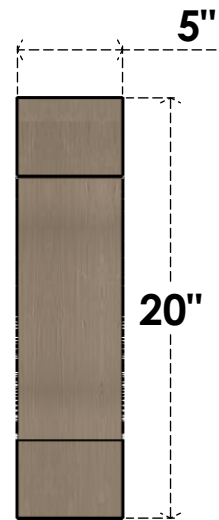

ITEM NUMBER: CORU05X20X20NEWRCPR

5"W X 20"D X 20"H SERIES 1 THIN NEWPORT ROUGH CEDAR TIMBERTHANE
FAUX WOOD CORBEL, PRIMED

SIDE PROFILE

FRONT PROFILE

ISOMETRIC

EKENA MILLWORK
2300 WEST MAIN ST.
CLARKSVILLE, TX 75426
TOLL FREE: 866-607-0453
WWW.EKENAMILLWORK.COM

NOTES

1. INSTALLATION TO BE COMPLETED IN ACCORDANCE WITH MANUFACTURER'S SPECIFICATIONS.
2. DRAWING MAY NOT BE TO SCALE
3. THIS DRAWING IS INTENDED FOR DESIGN AND PLANNING PURPOSES ONLY.
4. ALL INFORMATION CONTAINED HEREIN WAS CURRENT AT THE TIME OF DEVELOPMENT BUT MUST BE REVIEWED AND APPROVED BY THE PRODUCT MANUFACTURER TO BE CONSIDERED ACCURATE.
5. TIMBERTHANE ARCHITECTURAL PRODUCTS ARE MADE FROM HIGH DENSITY URETHANE AND COME FACTORY PRIMED