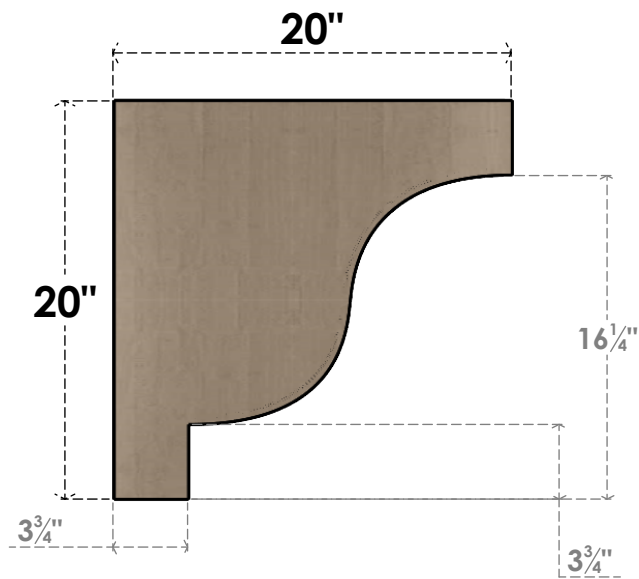

ITEM NUMBER: CORU05X20X20NEWRCPR

5"W X 20"D X 20"H SERIES 1 THIN NEWPORT ROUGH CEDAR TIMBERTHANE
FAUX WOOD CORBEL, PRIMED

SIDE PROFILE

FRONT PROFILE

ISOMETRIC

EKENA MILLWORK
2300 WEST MAIN ST.
CLARKSVILLE, TX 75426
TOLL FREE: 866-607-0453
WWW.EKENAMILLWORK.COM

NOTES

1. INSTALLATION TO BE COMPLETED IN ACCORDANCE WITH MANUFACTURER'S SPECIFICATIONS.
2. DRAWING MAY NOT BE TO SCALE
3. THIS DRAWING IS INTENDED FOR DESIGN AND PLANNING PURPOSES ONLY.
4. ALL INFORMATION CONTAINED HEREIN WAS CURRENT AT THE TIME OF DEVELOPMENT BUT MUST BE REVIEWED AND APPROVED BY THE PRODUCT MANUFACTURER TO BE CONSIDERED ACCURATE.
5. TIMBERTHANE ARCHITECTURAL PRODUCTS ARE MADE FROM HIGH DENSITY URETHANE AND COME FACTORY PRIMED